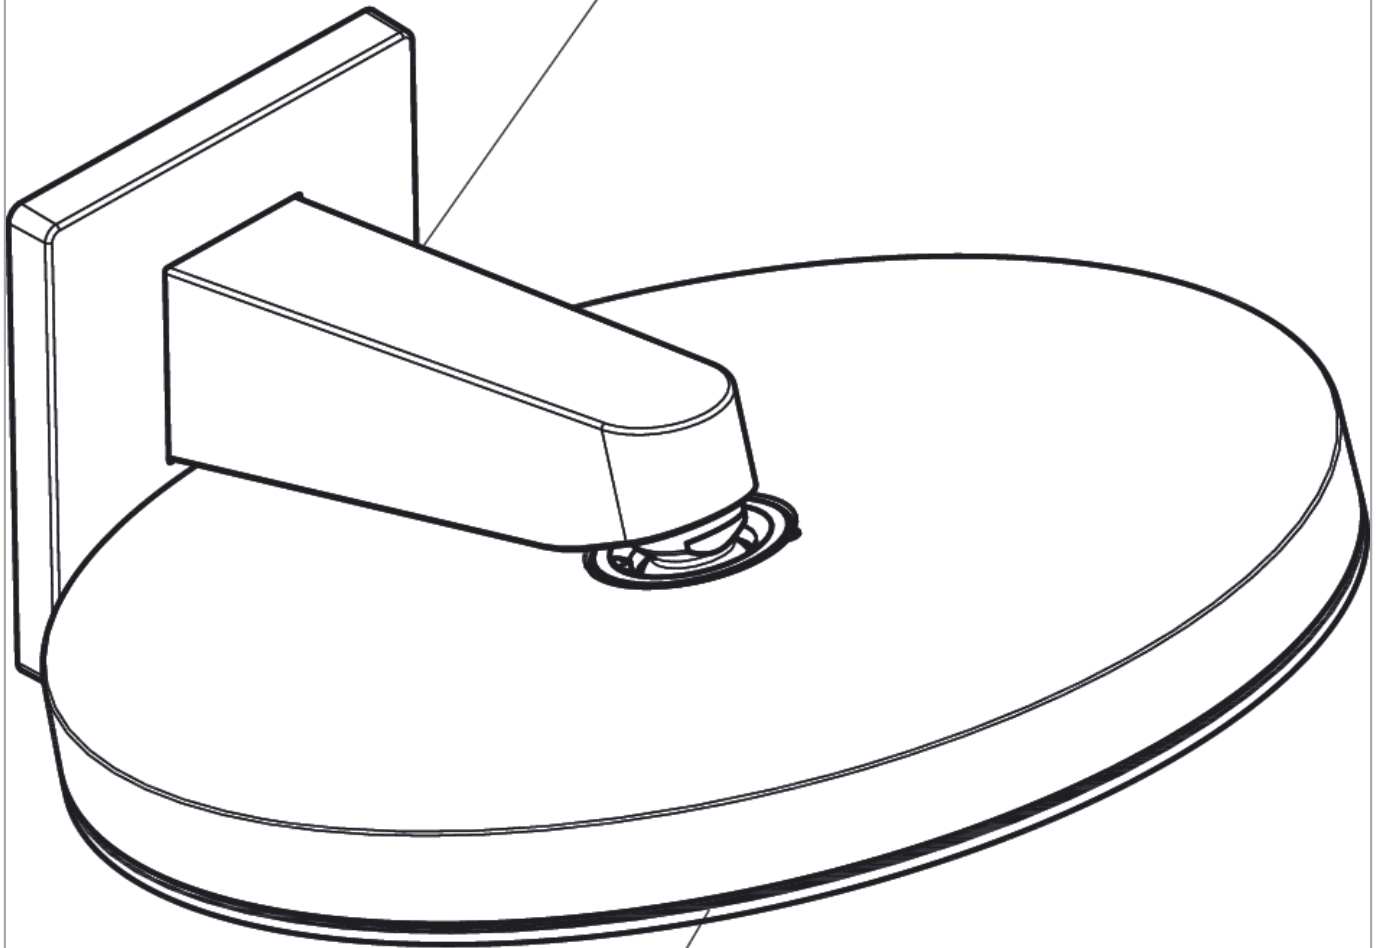

Pulsify

Wall connector for overhead shower 260

Surfaces: **Matt White** Article Number: **24149700**

Description

product features

- material: plastic
- connection type: G ½

Design awards

reddot winner 2021

Product image

Scale drawing

Pulsify**Wall connector for overhead shower 260**Surfaces: **Matt White** Article Number: **24149700**

Installation examples

Pulsify 260
24149XXX

Pulsify 260 1jet
24140XXX / 24141XXX