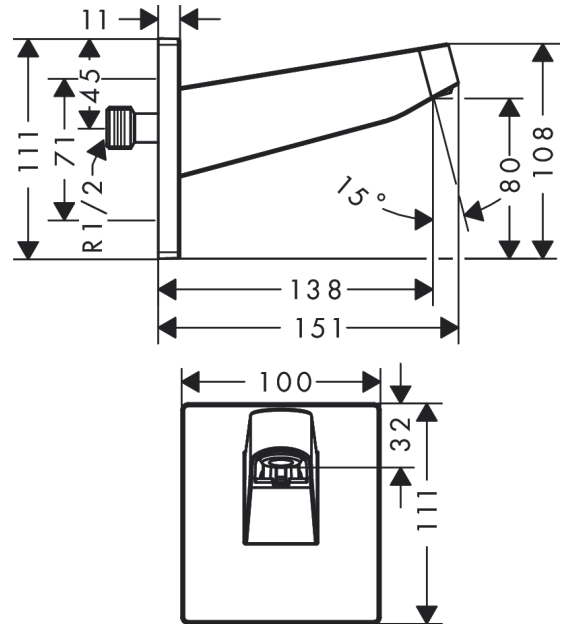

Pulsify

Wall connector for overhead shower 260

Surfaces: **Matt White** Article Number: **24149700**

Description

product features

- material: plastic
- connection type: G ½

Design awards

reddot winner 2021

Product image

Scale drawing

Pulsify**Wall connector for overhead shower 260**Surfaces: **Matt White** Article Number: **24149700**

Installation examples

Pulsify 260
24149XXX

Pulsify 260 1jet
24140XXX / 24141XXX